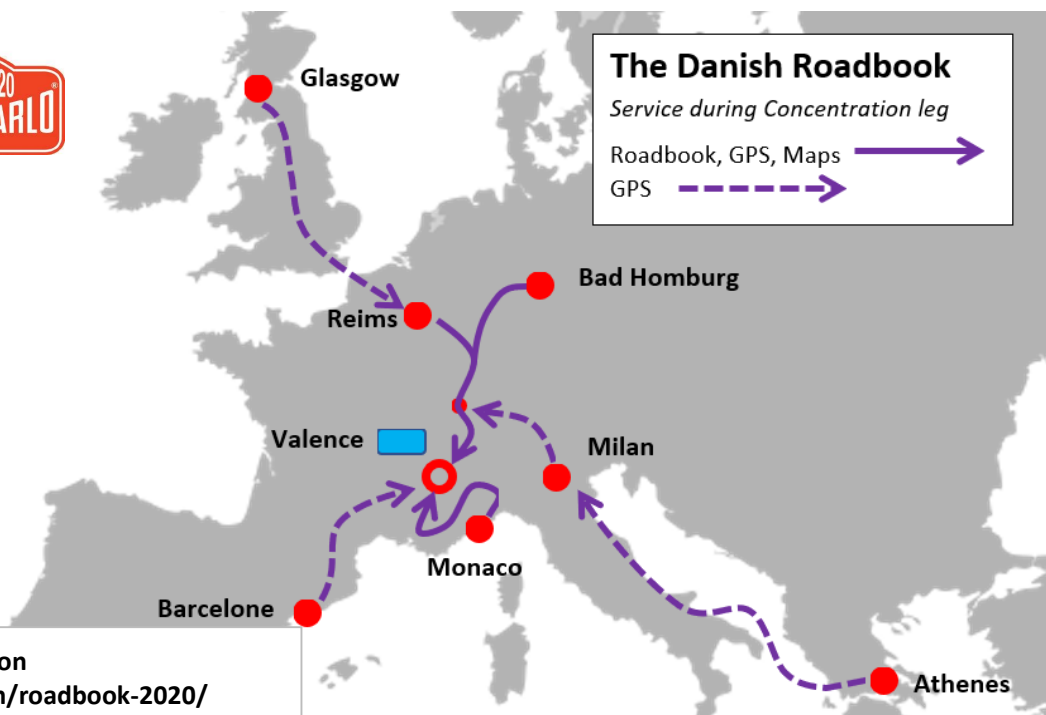

More information on
www.rmch-dk.com/roadbook-2020/